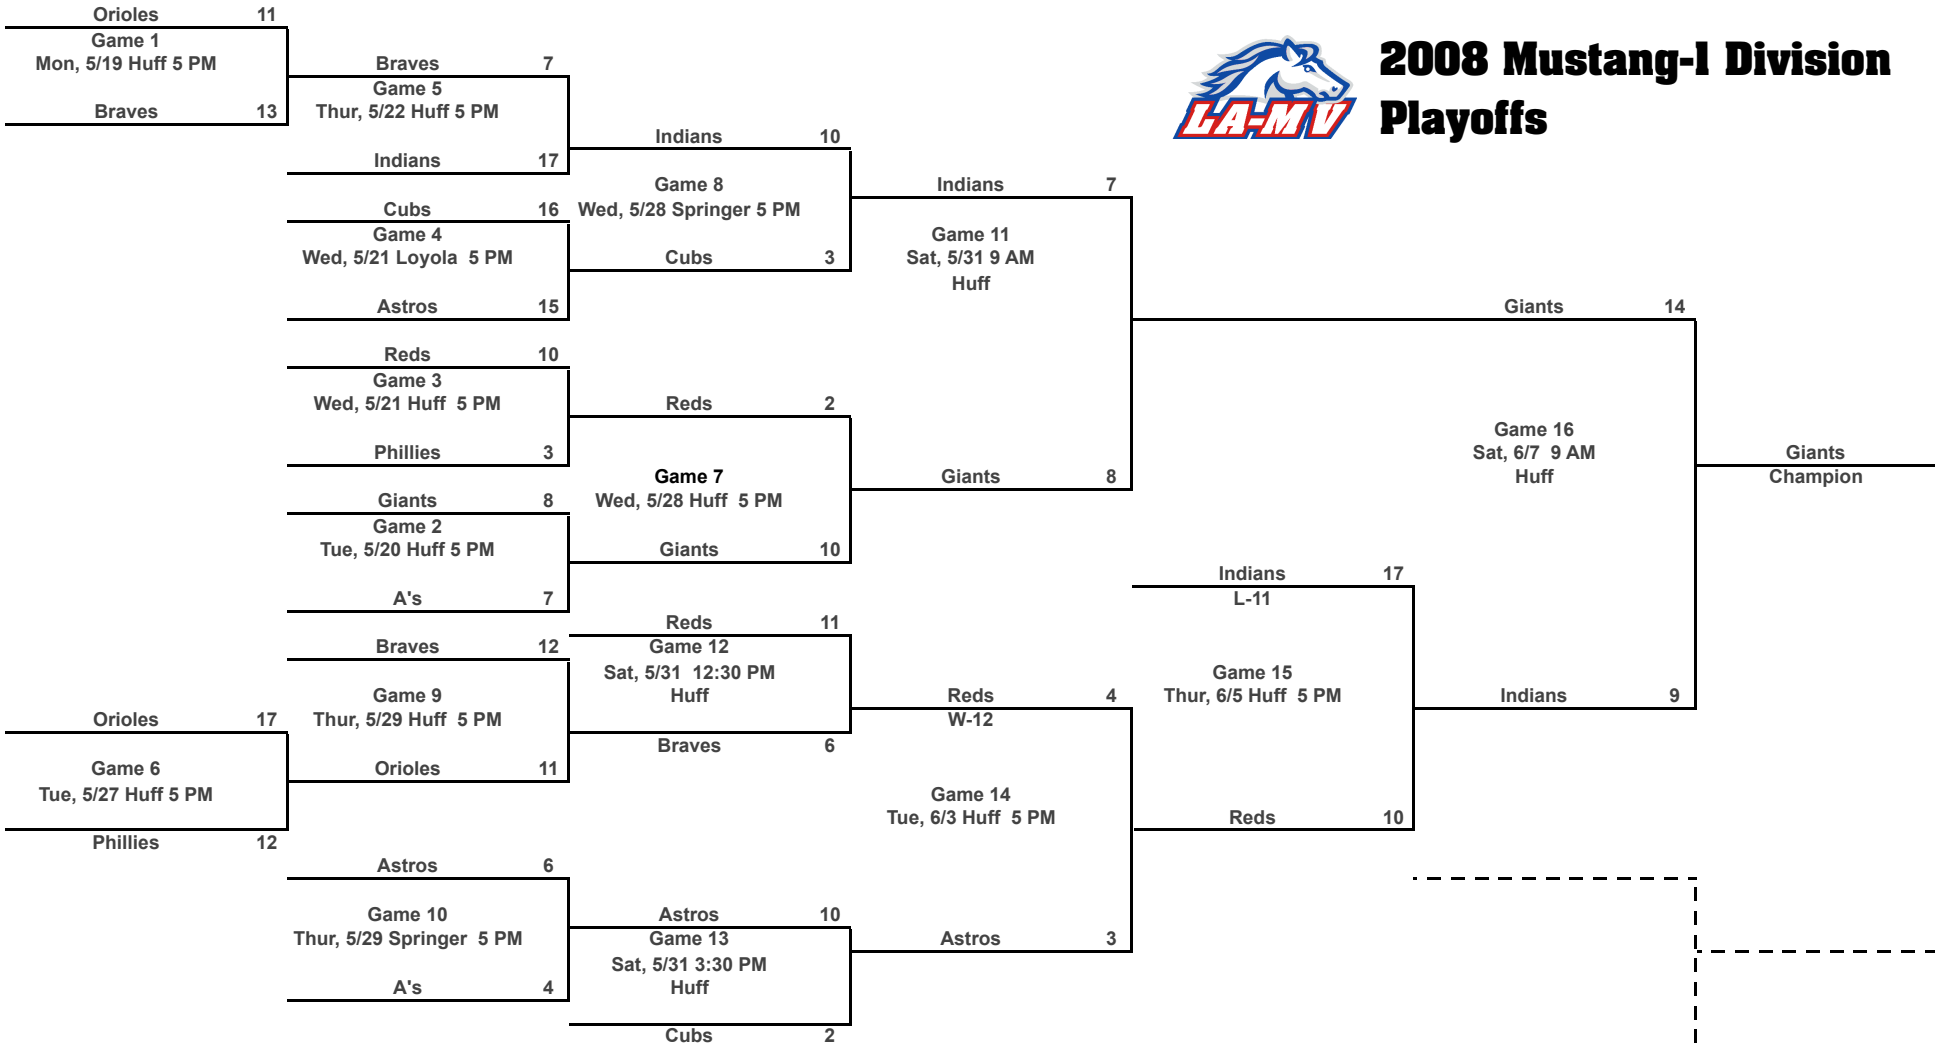

NINE TEAM DOUBLE ELIMINATION

2008 Mustang-I Division Playoffs

Teams

Tournament Director

Tournament Location

Final